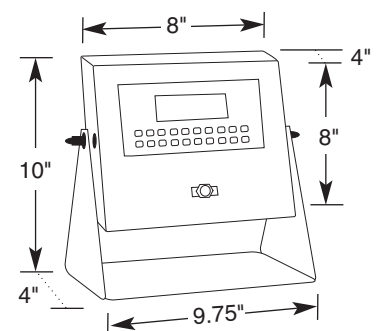

5900 Series Indicator