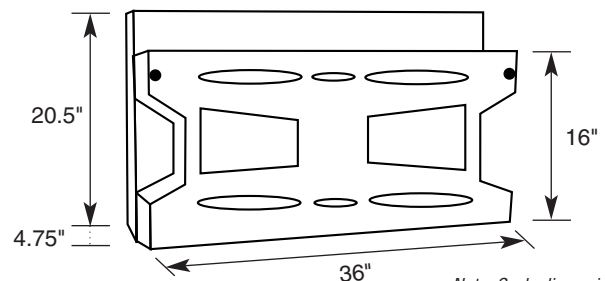

CONTROLS AT YOUR FINGERTIPS

The indicator sits conveniently in the cab, allowing easy access for product tracking and accumulated weights. Choose from the 5950 Series indicator, which offers simple weight data with an optional RS232C output, or the 5900 Series indicator which has a full numeric keypad, as well as an optional RS232C output.

SPECIFICATIONS FOR 5950 SERIES FORK TRUCK SCALE

Model 5950 Series
Capacity 4000 x 2 lbs up to 20,000 x 5 lbs
Accessories..... Tape Printer ACC 5915

SPECIFICATIONS FOR 5950 SERIES INDICATOR

Model IND-5950 Series
Enclosure 12 gage steel, NEMA 4 rated
Display..... Bright red LED, 0.5-inch characters

SPECIFICATIONS FOR 5900 SERIES INDICATOR

Model IND-5900 Series
Enclosure 12 gage steel, NEMA 4 rated
Display..... 32-character, 2-line, 16 characters per line;
Backlit LCD

DIMENSIONS

5950 Series Fork Truck Scale