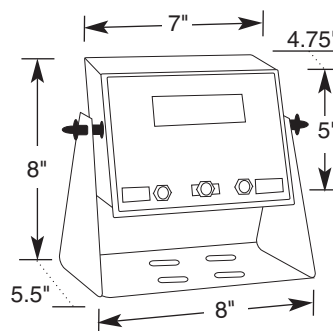

5950 Series Indicator